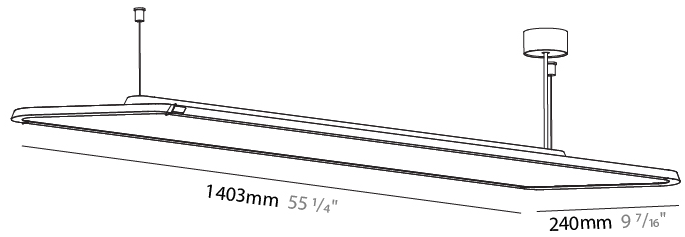

GENERAL

Series: Hadi
Subseries: Hadi-M Aura
Brand: Prolicht
Division: Architectural
Mounting Type: Surface
Mounting Location: Ceiling

PHYSICAL

Shape: Rectangle
Length (mm): 1403
Length (in): 55 1/4
Width (mm): 240
Width (in): 9 7/16
Height (mm): 48
Height (in): 1 7/8
Light Distribution: Direct
Fixture Finish: SSR / BKV / CWI / CRY / HAB / UFT / ITA / RUA / FTG / MYG / LOD / PUS / FRO / FUP / KIA / POP / BLS / SPG / MEY / GOH / GUM / CHC / COM / ABZ / JAG / OBR / MOS / ROR
Fixture Material: Extruded Aluminum / Steel
Cable Details: 2,000mm / 6,000mm Transparent Cable

ELECTRICAL

Lamp Type: LED (Zhaga Standard)
Input Wattage (W): 78
Total Output Wattage (W): 70.9
Dimming: Non-Dimmable
Driver Included: No
Driver Location: Integrated
Driver Type: Constant Current - Universal
Driver Class: Class 2
Input Voltage (V): 120 - 277
Constant Current (MA): 225
Upon Request: 0-10V Dimming

LED

Color Temperature (°K): 3000 / 3500 / 4000
Max. Delivered Lumen (lm): 5783 / 5781 / 5899
Nominal Lumen (lm): 9801 / 9799 / 9999
CRI: >90 CRI
Lamp Life (hrs): 50000

OPTICAL

Adjustability: Fixed

RATINGS AND CERTIFICATIONS

Certified By: Certified for North American Standards
IP rating: IP20

PROJECT _____
TYPE _____
SPECIFIER _____
QUANTITY _____
DATE _____