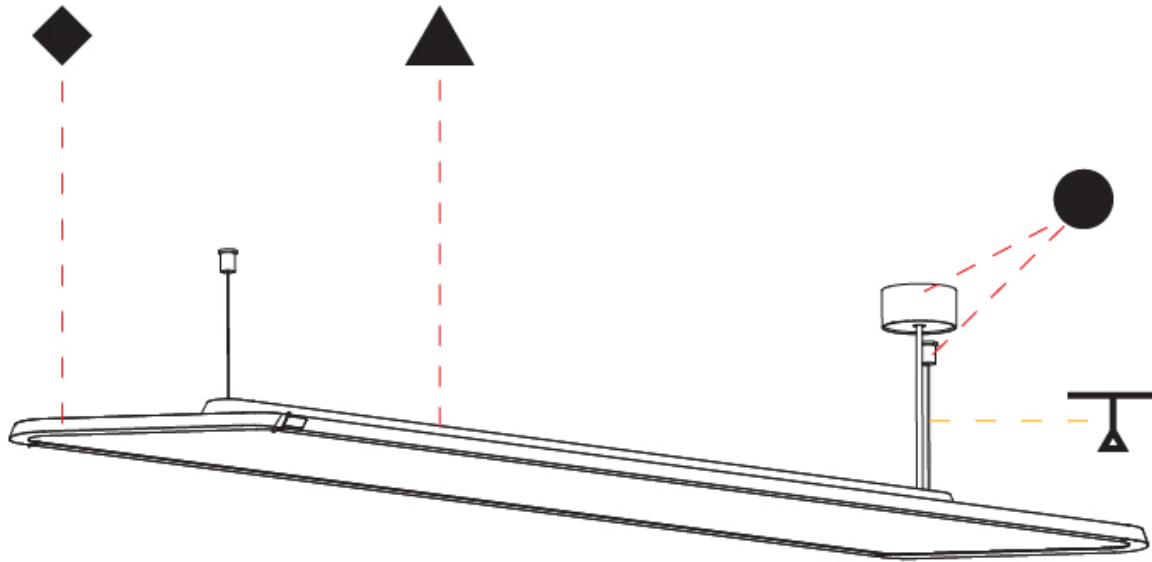

A300410-

PROJECT	_____
TYPE	_____
SPECIFIER	_____
QUANTITY	_____
DATE	_____